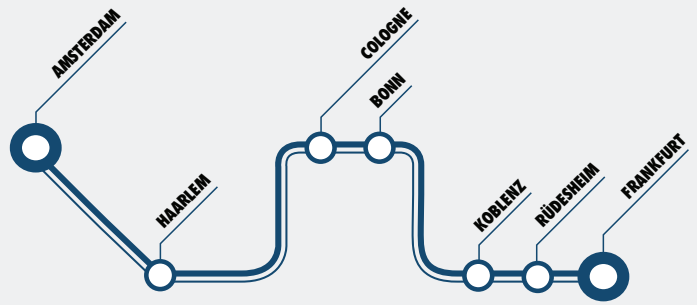

## WHY A RIVER CRUISE WITH U?

DOCK IN THE  
CITY CENTER

TRAVEL ALL OVER,  
UNPACK ONCE

STAY LATE. SLEEP IN.  
PLAN YOUR DAY AS  
U PLEASE

FARM-TO-TABLE  
CONCEPT FOR FOODIES

THE. BEST.  
SERVICE. EVER.

**27 PORTS OF CALL | 6 COUNTRIES | 4 RIVERS | 9 CRUISES**

## ROLLING ON THE RHINE 8 DAYS

2 COUNTRIES (The Netherlands & Germany)  
2 RIVERS (Rhine River & Main River)

From **\$1,699\***  
+ \$140 Port Charges

## GERMANY'S FINEST 8 DAYS

1 COUNTRY (Germany)  
2 RIVERS (Main River & Danube River)

From **\$1,699\***  
+ \$140 Port Charges

## THE DANUBE FLOW 8 DAYS

4 COUNTRIES (Germany, Austria, Slovakia & Hungary)  
1 RIVER (Danube River)

From **\$1,999\***  
+ \$140 Port Charges