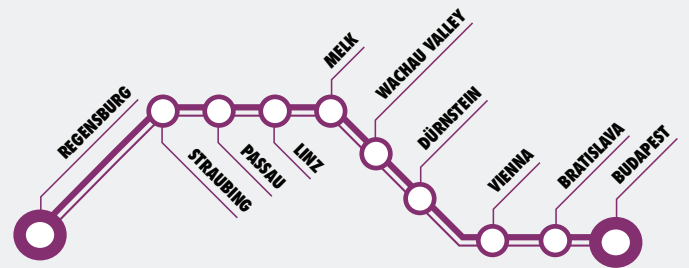

## WHY A RIVER CRUISE WITH U?

DOCK IN THE  
CITY CENTER

TRAVEL ALL OVER,  
UNPACK ONCE

STAY LATE. SLEEP IN.  
PLAN YOUR DAY AS  
U PLEASE

FARM-TO-TABLE  
CONCEPT FOR FOODIES

THE. BEST.  
SERVICE. EVER.

**27 PORTS OF CALL | 6 COUNTRIES | 4 RIVERS | 9 CRUISES**

## ROLLING ON THE RHINE 8 DAYS

2 COUNTRIES (The Netherlands & Germany)  
2 RIVERS (Rhine River & Main River)

From **\$1,699\***  
+ \$140 Port Charges

## GERMANY'S FINEST 8 DAYS

1 COUNTRY (Germany)  
2 RIVERS (Main River & Danube River)

From **\$1,699\***  
+ \$140 Port Charges

## THE DANUBE FLOW 8 DAYS

4 COUNTRIES (Germany, Austria, Slovakia & Hungary)  
1 RIVER (Danube River)

From **\$1,999\***  
+ \$140 Port Charges